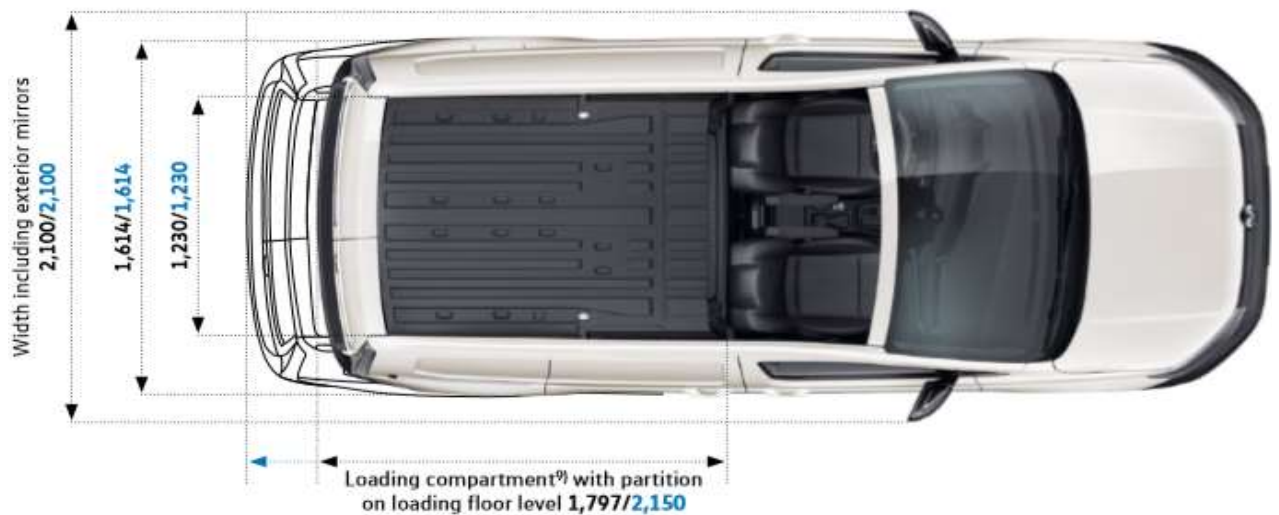

ΔΙΑΣΤΑΣΕΙΣ

■ Caddy Cargo

■ Caddy Cargo Maxi

Dimensions in mm⁶⁾

Επαγγελματικά
Οχήματα

Technical data

Dimensions⁶⁾	Caddy Cargo	Caddy Cargo Maxi
Load compartment		
Volume in m ³	3.1	3.7
Width x height in mm	1,614 x 1,272	1,614 x 1,275
Sliding door		
Width x height in mm	695 ⁸⁾ /703 x 1,096	836 ⁸⁾ /846 x 1,096
Rear wing door/tailgate		
Width x height in mm	1,234 x 1,122/1,130 ⁷⁾	1,234 x 1,122/1,130 ⁷⁾
Turning circle in mm	11,400	12,100
Weights (in kg)		
Payload	up to 744 ¹⁰⁾	up to 767 ¹⁰⁾
Permissible towing capacity	up to 1,500 ¹¹⁾	up to 1,500 ¹¹⁾
Max. roof load	up to 100	up to 100